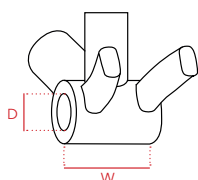

BB30 BEARING SET
Steel bearings

PF4130
Steel bearings

BSA

(D Thread 1.37"x24TPI / W 68 mm)

ITA

(D Thread 36mm x 24T / W 70 mm)

BB30

(D 42 mm / W 68 mm)

BB86

(D 41 mm / W 86 mm)

PF4630
Steel bearings

T4730 External
Steel bearings

T4730 Internal
Steel bearings

PF30

(D 46 mm / W 68 mm)

BBRight

(D 46 mm / W 79 mm)

386 EVO

(D 46 mm / W 86 mm)

T 47

(D Thread 47x1.0 mm / W 68 mm)

T 47

(D Thread 47x1.0 mm / W 85.5 / 86.5 mm)

ROAD / Triathlon / Gravel