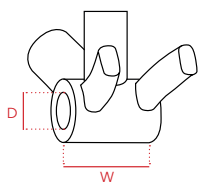

BB86

(D 41 mm / W 86 mm)

PF4630
Steel bearings

T4730 External
Steel bearings

T4730 Internal
Steel bearings

PF30

(D 46 mm / W 68 mm)

BBRight

(D 46 mm / W 79 mm)

386 EVO

(D 46 mm / W 86 mm)

T 47

(D Thread 47x1.0 mm / W 68 mm)

T 47

(D Thread 47x1.0 mm / W 85.5 / 86.5 mm)

ROAD / Triathlon / Gravel

24 mm axle

BB1 BSA
Steel bearings

BB1 ITA
Steel bearings

BB 4224
(BB30 to 24)
Steel bearings

Press Fit 4124
Steel bearings

BSA

(D Thread 1.37"x24TPI / W 68 mm)

ITA

(D Thread 36mm x 24T / W 70 mm)

BB30

(D 42 mm / W 68 mm)

BB86

(D 41 mm / W 86 mm)

Press Fit 4624
Steel bearings

Press Fit 4624
BBRight
Steel bearings

Press Fit 4624
BB386
Steel bearings