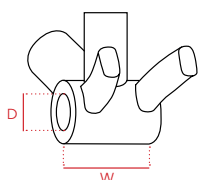

(D 46 mm / W 79 mm)

386 EVO

(D 46 mm / W 86 mm)

T 47

(D Thread 47x1.0 mm / W 68 mm)

T 47

(D Thread 47x1.0 mm / W 85.5 / 86.5 mm)

ROAD / Triathlon / Gravel

24 mm axle

BB1 BSA
Steel bearings

BB1 ITA
Steel bearings

BB 4224
(BB30 to 24)
Steel bearings

Press Fit 4124
Steel bearings

BSA

(D Thread 1.37"x24TPI / W 68 mm)

ITA

(D Thread 36mm x 24T / W 70 mm)

BB30

(D 42 mm / W 68 mm)

BB86

(D 41 mm / W 86 mm)

Press Fit 4624
Steel bearings

Press Fit 4624
BBRight
Steel bearings

Press Fit 4624
BB386
Steel bearings

T4730 Internal
Steel bearings

T4730 External
Steel bearings

PF30

(D 46 mm / W 68 mm)

BBRight

(D 46 mm / W 79 mm)

386 EVO

(D 46 mm / W 86 mm)