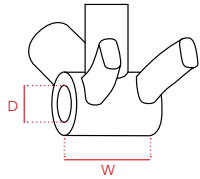

(D Thread 36mm x 24T / W 70 mm)

BB30

(D 42 mm / W 68 mm)

BB86

(D 41 mm / W 86 mm)

Press Fit 4624
Steel bearings

Press Fit 4624
BBRight
Steel bearings

Press Fit 4624
BB386
Steel bearings

T4730 Internal
Steel bearings

T4730 External
Steel bearings

PF30

(D 46 mm / W 68 mm)

BBRight

(D 46 mm / W 79 mm)

386 EVO

(D 46 mm / W 86 mm)

T 47

(D Thread 47x1.0 mm / W 68 mm)

T 47

(D Thread 47x1.0 mm / W 85.5 / 86.5 mm)

BSA30
Steel bearings

BB30 BEARING SET
Steel bearings

PF4130
Steel bearings

BSA

(D Thread 1.37"x24TPI / W 68 / 73 mm)

BB30

(D 42 mm / W 68 / 73 mm)

BB89

(D 41 mm / W 89.5 mm)

BB92

(D 41 mm / W 92 mm)

PF4630
Steel bearings